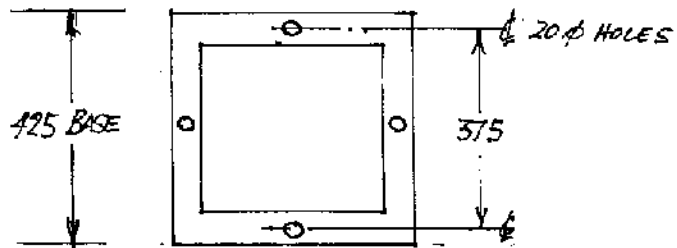

BILLMAN'S FOUNDRY  
CASTLEMAINE VIC.

ROYALE LIGHT COLUMN

MATERIAL - CAST IRON

SCALE 1:10 ON A3

GP 9/10/04