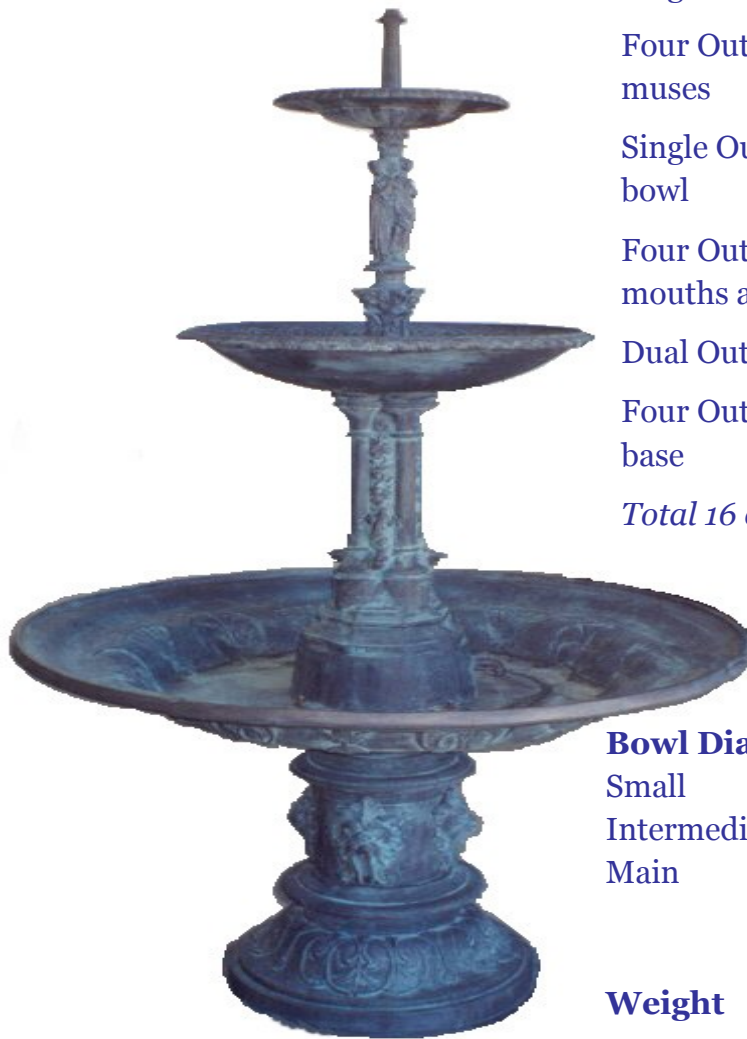

Chaffey / Muses Fountain

This Fountain has been created using the mid section of the Chaffey and placing the Muses Fountain in the middle bowl. The main bowl is available with or without the clamshells or small spouts to the outer edge.

Plumbing Details

Single Outlet at the top.

Four Outlets at the base of the 3 muses

Single Outlet feeding intermediate bowl

Four Outlets from the lizards mouths above the main bowl.

Dual Outlet feeding the main bowl

Four Outlets feeding lions at the base

Total 16 outlets

Bowl Diameter

Small	395mm
Intermediate	730mm
Main	1360mm

Weight 268kg

Material Bronze

BILLMANS FOUNDRY

Langslow Street (PO Box 242), Castlemaine
Phone: (03) 5472 4302 Fax: (03) 5470 6933
Website: www.billmansfoundry.com.au
Email: info@billmansfoundry.com.au