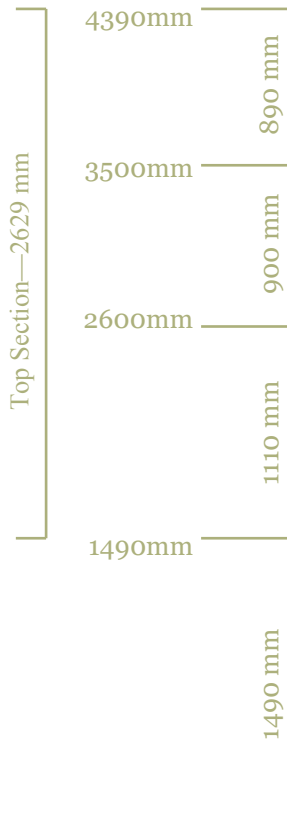

CHAFFEY FOUNTAIN

This fountain, originally from England, is decorated in true 19th Century style.

The base of its main bowl is supported by four scrolls which are decorated with garlands of roses. The central column features lions heads, small sea creatures and is topped with a mythological merman and serpent.

Originally made in cast iron, the Chaffey Fountain is now also available in bronze.

Bowl Diameter

Small 400 mm

Deflector / Bowl 600 mm

Intermediate Bowl 1360 mm

Main Bowl 2450 mm
Depth: 370 mm

4 Clam Shells are featured on the Intermediate Bowl

8 Florets sit upon the rim of the Main Bowl

Weight 1360kg

Material Bronze

BILLMANS FOUNDRY

Langslow Street (PO Box 242), Castlemaine
Phone: (03) 5472 4302 Fax: (03) 5470 6933
Website: www.billmansfoundry.com.au
Email: info@billmansfoundry.com.au