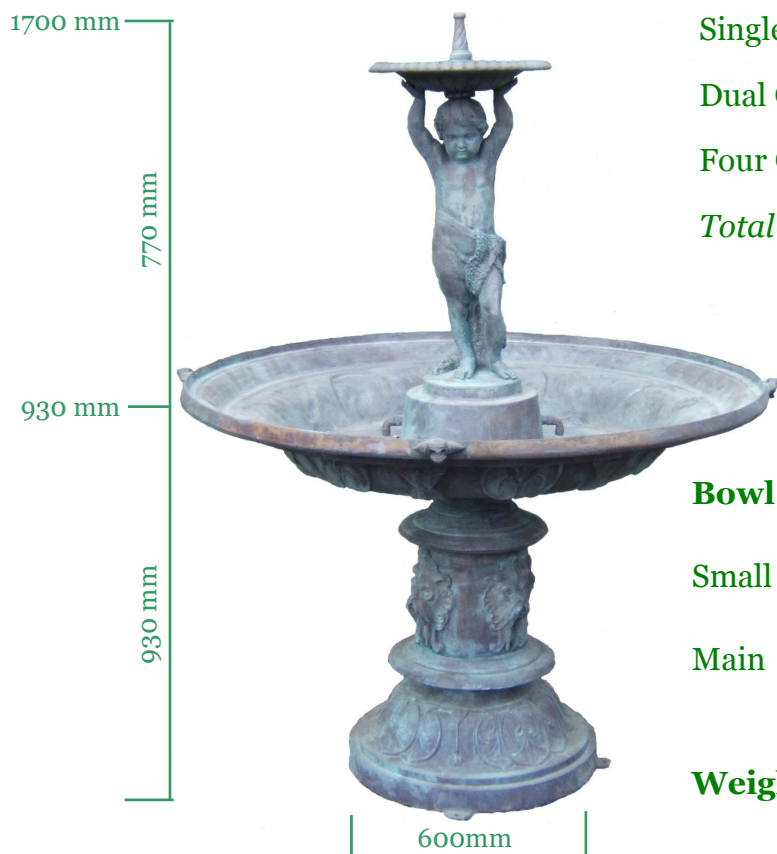

CHAFFEY / FOX CAPED FOUNTAIN

This Fountain has been created using the mid section of the Chaffey and placing the Fox Caped Fountain in the bowl, creating an alternative medium sized fountain with a larger bowl. The main bowl is shown here with small spouts.

Plumbing Details

Single Outlet at the top.

Dual Outlet feeding the main bowl.

Four Outlets feeding lions at the base.

Total 7 outlets.

Bowl Diameter

Small 400 mm

Main 1360 mm