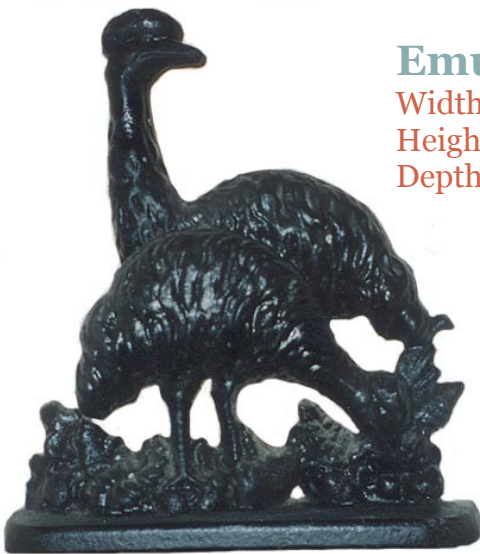

# DOORSTOPS & FIRE DOGS

Classics from a bygone era, these pieces bring the past back to the present.  
The Emu's and Kangaroo's can also be made into fire dogs.

## Emu

Width: : 290mm  
Height: 325mm  
Depth: 60mm