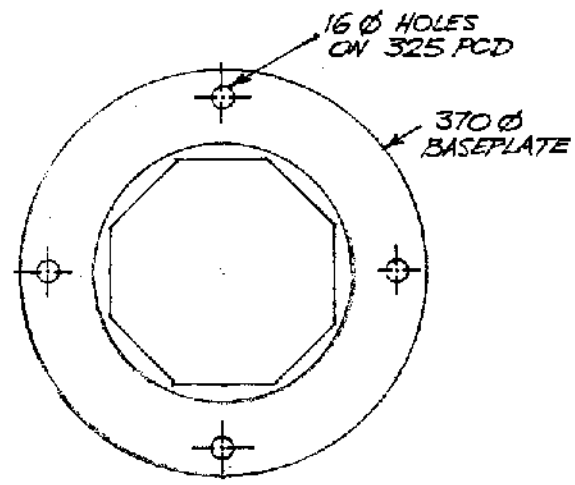

CASTLEMAINE GARDEN LIGHT

INCLUDES - CAST IRON COLUMN
& CAST ALUM LAMP

ALSO AVAILABLE AS COLUMN ONLY
WHERE LAMP IS TO BE SUPPLIED BY OTHERS

SPIGOT ϕ FOR LAMP CONNECTION

SURFACE TREATMENT - SHOT BLAST &
ZINC RICH PRIMER UNDERCOAT.

PLAN AT BASE

SCALE 1:10 ON A3

SCALE 5:1 ON A3