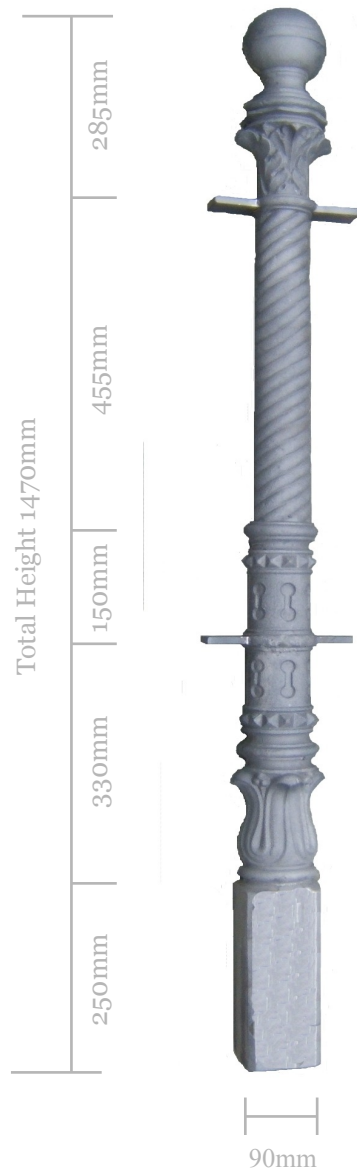

Fence Posts

Billmans Foundry have a large range of fencing spears and capitals available in cast iron or aluminium, to compliment these two posts..

Newell Post

Intermediate Post

BILLMANS FOUNDRY

Langslow Street (PO Box 242), Castlemaine
Phone: (03) 5472 4302 Fax: (03) 5470 6933
Website: www.billmansfoundry.com.au
Email: info@billmansfoundry.com.au