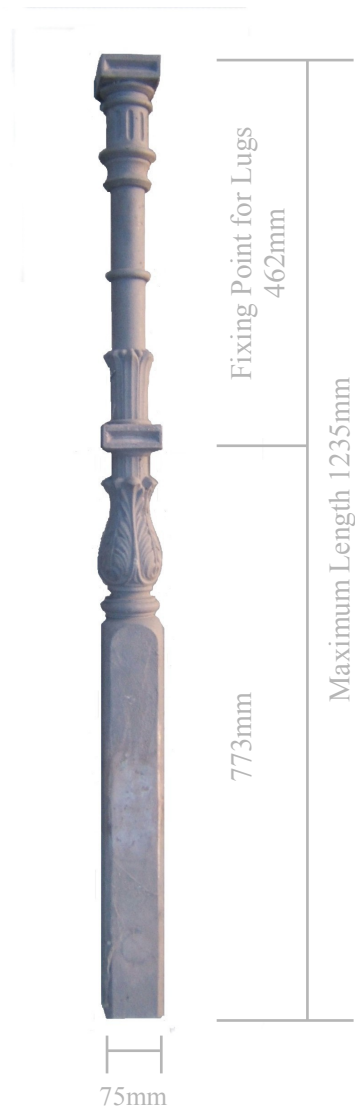

Fence Posts

Billmans Foundry have a large range of fencing spears and capitals available in cast iron or aluminium, to compliment these two posts..

Newell Post

Intermediate Post

BILLMANS FOUNDRY

Langslow Street (PO Box 242), Castlemaine
Phone: (03) 5472 4302 Fax: (03) 5470 6933
Website: www.billmansfoundry.com.au
Email: info@billmansfoundry.com.au