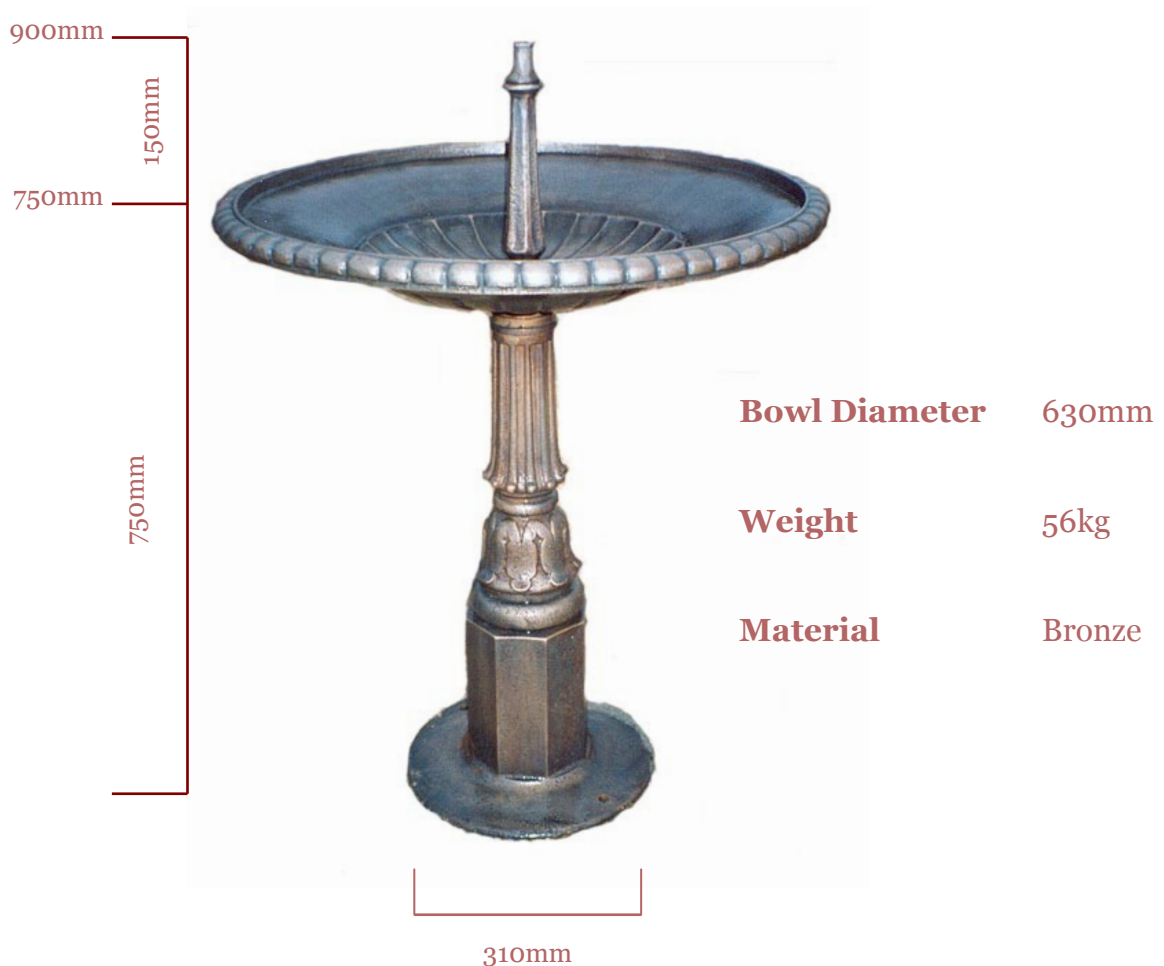

PETITE BRONZE FOUNTAIN

This ageless bronze fountain would compliment any small garden.

The bowl with a water spout, features palmette edging, and is supported by a pedestal of fluted form on an hexagonal base.