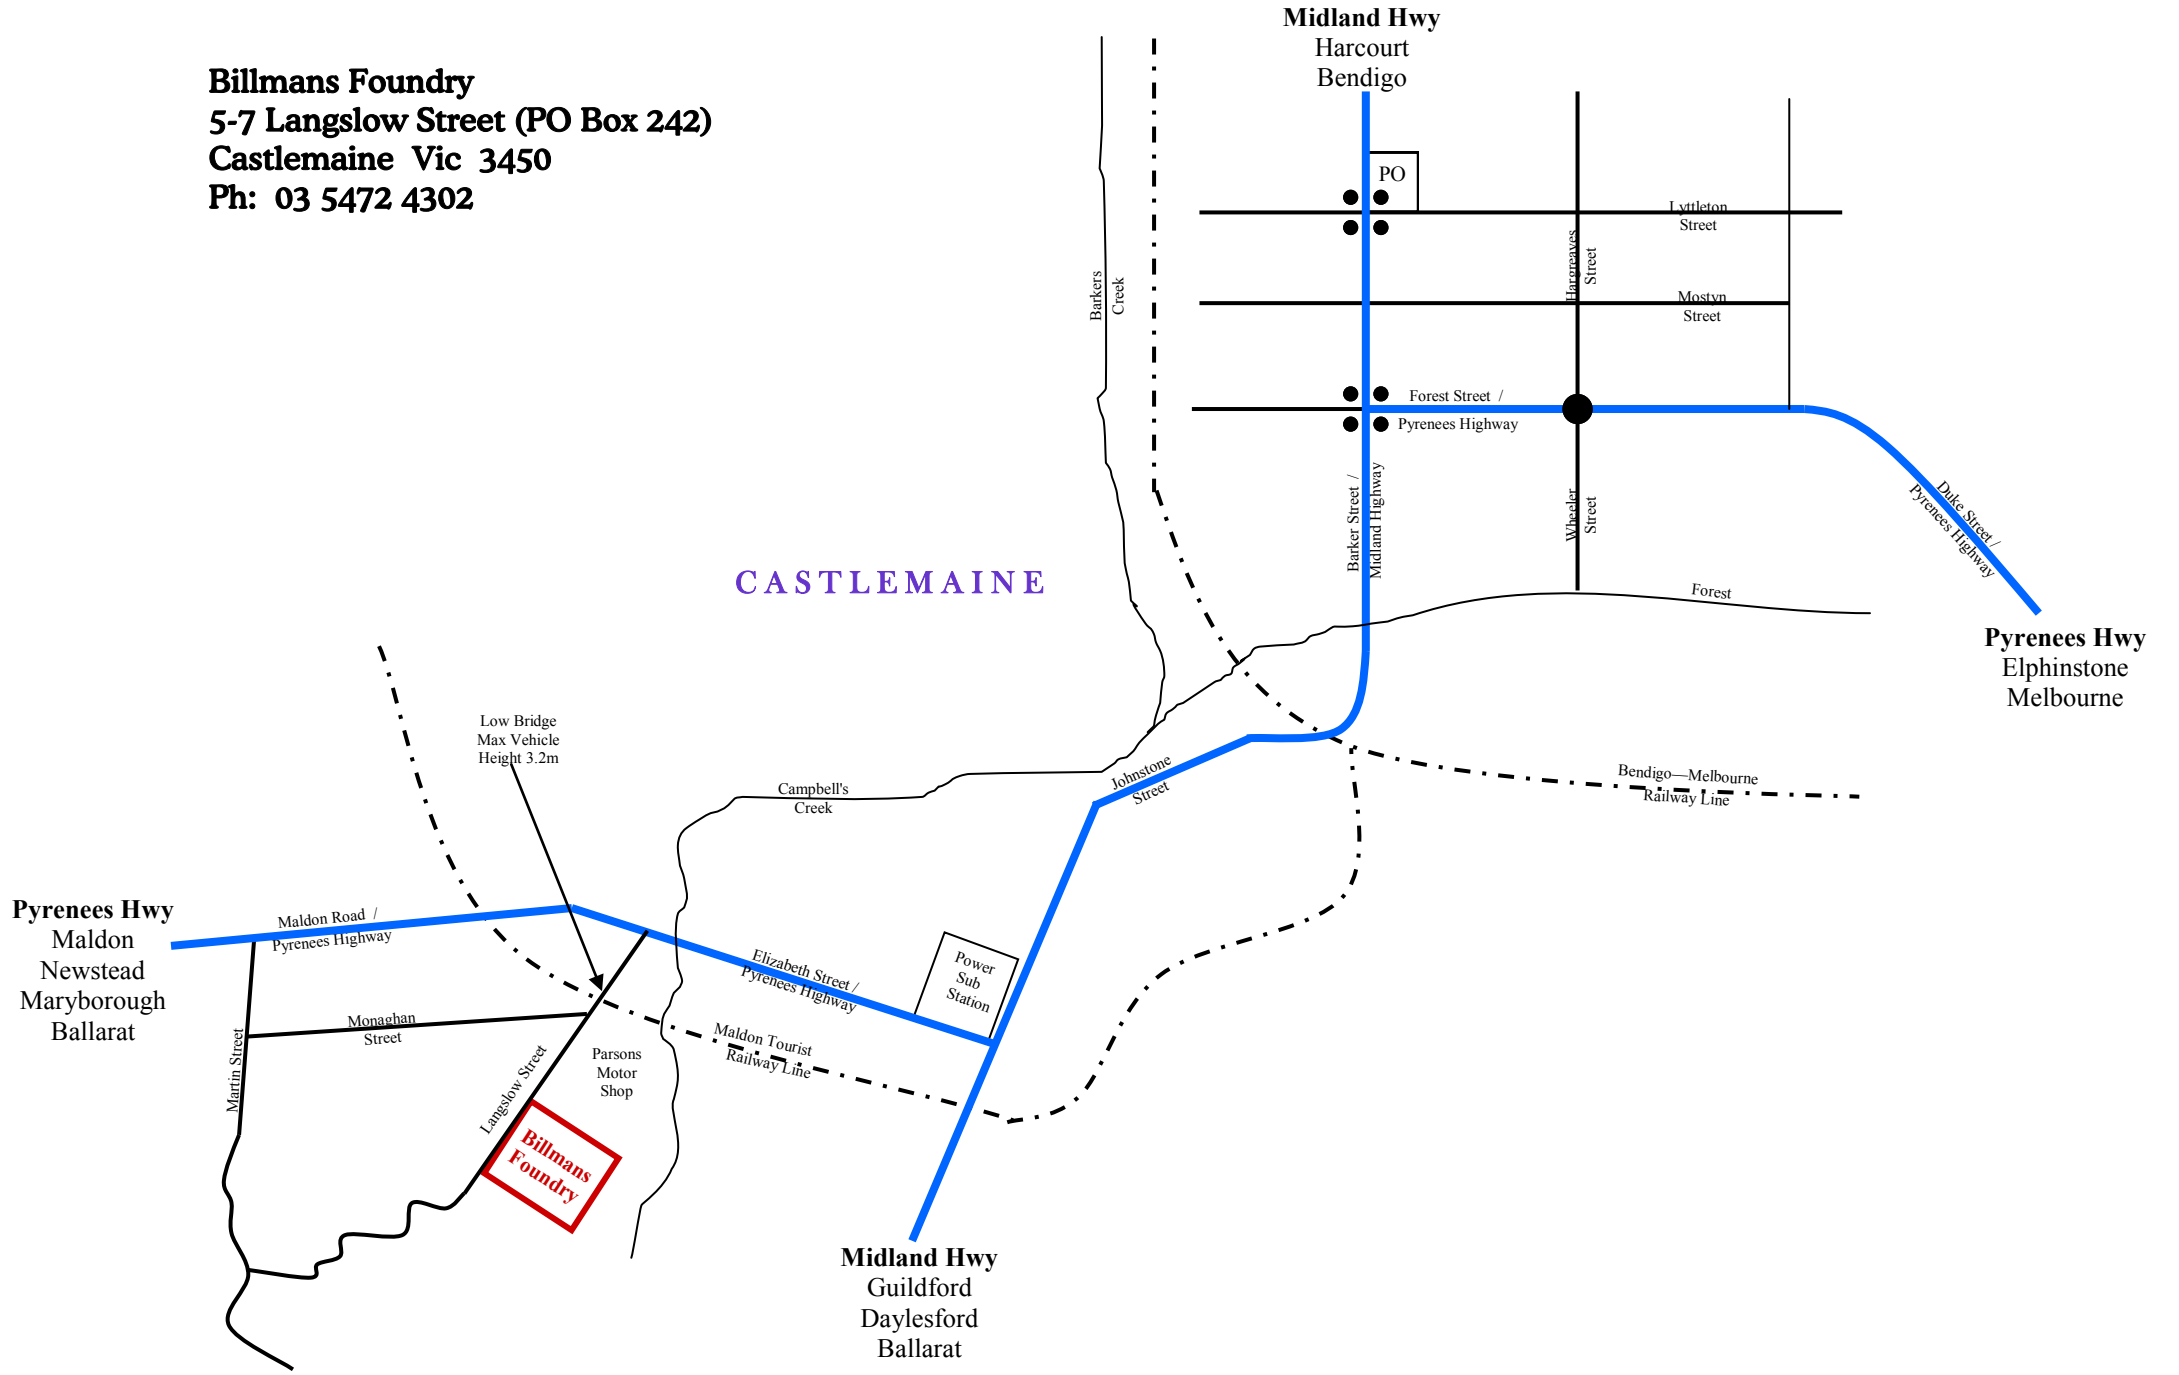

Billmans Foundry
5-7 Langslow Street (PO Box 242)
Castlemaine Vic 3450
Ph: 03 5472 4302

CASTLEMAINE

Pyrenees Hwy
Maldon
Newstead
Maryborough
Ballarat

Midland Hwy
Harcourt
Bendigo

Pyrenees Hwy
Elphinstone
Melbourne

Midland Hwy
Guildford
Daylesford
Ballarat

Billmans Foundry